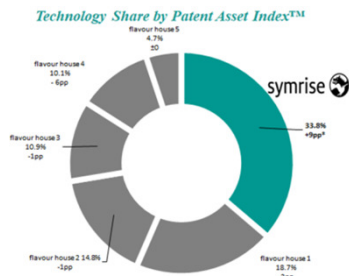

*always
inspiring more...*

symrise 

Symrise Beverages

Decoding Drinks, Crafting Desire

Beverage Solutions

Core strengths of our business

R&D and Innovation

We pride ourselves on our innovation and R&D capabilities shown by us having the highest number of patents within the flavour industry, at 34%, with 200 of these related to production processes.